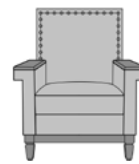

Model: GAN1A1A
34.5W 31D 40.5H 22.5SW 20SD 19SH 25AH

Features

Steel Reinforced
Our patented steel-reinforced joint system uses over 20 pieces of steel in most Kwalu chairs. Stop ongoing and costly furniture replacement.

Removable Seat Cushion
Removable seat cushion prevents buildup of debris and provides for easy maintenance.

Optional Arm Style
Choose from 3 optional arm styles – Scroll, Square or Square with Arm Caps.

Optional Kwalu Arms
Arm caps of Kwalu material are optional and only available on square arm style.

Number of Seats
Choose from 2 seat styles – lounge chair and love seat.

10 year performance warranty

10 Year Warranty
We offer a 10 Year Performance Warranty on both construction and finish, so the product is guaranteed to stay looking like new for 10 years.

Statement of Line

GAN1A1A
34.5W 31D 40.5H
25AH

GAN1B1A
34.5W 31D 40.5H
25AH

GAN1C1A
34.5W 31D 40.5H
25AH

GAN2A1A
58.5W 31D 40.5H
25AH

GAN2B1A
58.5W 31D 40.5H
25AH

GAN2C1A
58.5W 31D 40.5H
25AH

kwalu | Furnishing the Future™