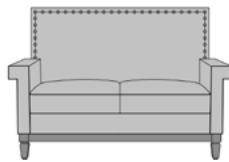

gandino

Lounge

kwalu.

Furnishing the Future™

gandino

Lounge

Kwalu's Gandino Collection includes a lounge chair and love seat positioned on formal legs with a solid high squared back framed in decorative nail head trim. Choose elegant squared arms, which have the option of being capped or not, or scrolled arms and piping on the arms, base and seat.

Model: GAN1A1A
34.5W 31D 40.5H 22.5SW 20SD 19SH 25AH

Features

Steel Reinforced
Our patented steel-reinforced joint system uses over 20 pieces of steel in most Kwalu chairs. Stop ongoing and costly furniture replacement.

Optional Kwalu Arms
Arm caps of Kwalu material are optional and only available on square arm style.

Number of Seats
Choose from 2 seat styles – lounge chair and love seat.

10 year performance warranty

10 Year Warranty
We offer a 10 Year Performance Warranty on both construction and finish, so the product is guaranteed to stay looking like new for 10 years.

Statement of Line

GAN1A1A
34.5W 31D 40.5H
25AH

GAN1B1A
34.5W 31D 40.5H
25AH

GAN1C1A
34.5W 31D 40.5H
25AH

GAN2A1A
58.5W 31D 40.5H
25AH

GAN2B1A
58.5W 31D 40.5H
25AH

GAN2C1A
58.5W 31D 40.5H
25AH

kwalu | Furnishing the Future™