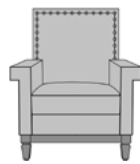

Model: GAN1A1A
34.5W 31D 40.5H 22.5SW 20SD 19SH 25AH

Features

Steel Reinforced
Our patented steel-reinforced joint system uses over 20 pieces of steel in most Kwalu chairs. Stop ongoing and costly furniture replacement.

Removable Seat Cushion
Removable seat cushion prevents buildup of debris and provides for easy maintenance.

Optional Arm Style
Choose from 3 optional arm styles – Scroll, Square or Square with Arm Caps.

Optional Kwalu Arms
Arm caps of Kwalu material are optional and only available on square arm style.

Number of Seats
Choose from 2 seat styles – lounge chair and love seat.

10 year performance warranty

10 Year Warranty
We offer a 10 Year Performance Warranty on both construction and finish, so the product is guaranteed to stay looking like new for 10 years.

Statement of Line

GAN1A1A
34.5W 31D 40.5H
25AH

GAN1B1A
34.5W 31D 40.5H
25AH

GAN1C1A
34.5W 31D 40.5H
25AH

GAN2A1A
58.5W 31D 40.5H
25AH

GAN2B1A
58.5W 31D 40.5H
25AH

GAN2C1A
58.5W 31D 40.5H
25AH

kwalu | Furnishing the Future™