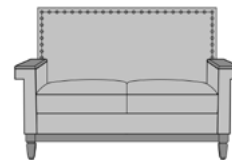

gandino

Lounge

kwalu.

Furnishing the Future™

gandino

Lounge

Kwalu's Gandino Collection includes a lounge chair and love seat positioned on formal legs with a solid high squared back framed in decorative nail head trim. Choose elegant squared arms, which have the option of being capped or not, or scrolled arms and piping on the arms, base and seat.

Model: GAN1A1A
34.5W 31D 40.5H 22.5SW 20SD 19SH 25AH

Features

Steel Reinforced
Our patented steel-reinforced joint system uses over 20 pieces of steel in most Kwalu chairs. Stop ongoing and costly furniture replacement.

Optional Kwalu Arms
Arm caps of Kwalu material are optional and only available on square arm style.

Number of Seats
Choose from 2 seat styles – lounge chair and love seat.

10 year performance warranty

10 Year Warranty
We offer a 10 Year Performance Warranty on both construction and finish, so the product is guaranteed to stay looking like new for 10 years.

Statement of Line

GAN1A1A
34.5W 31D 40.5H
25AH

GAN1B1A
34.5W 31D 40.5H
25AH

GAN1C1A
34.5W 31D 40.5H
25AH

GAN2A1A
58.5W 31D 40.5H
25AH

GAN2B1A
58.5W 31D 40.5H
25AH

GAN2C1A
58.5W 31D 40.5H
25AH

kwalu | Furnishing the Future™