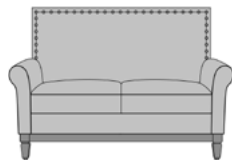

gandino

Lounge

kwalu.

Furnishing the Future™

gandino

Lounge

Kwalu's Gandino Collection includes a lounge chair and love seat positioned on formal legs with a solid high squared back framed in decorative nail head trim. Choose elegant squared arms, which have the option of being capped or not, or scrolled arms and piping on the arms, base and seat.

Model: GAN1A1A
34.5W 31D 40.5H 22.5SW 20SD 19SH 25AH

Features

Steel Reinforced
Our patented steel-reinforced joint system uses over 20 pieces of steel in most Kwalu chairs. Stop ongoing and costly furniture replacement.

Optional Kwalu Arms
Arm caps of Kwalu material are optional and only available on square arm style.

Number of Seats
Choose from 2 seat styles – lounge chair and love seat.

10 year performance warranty

10 Year Warranty
We offer a 10 Year Performance Warranty on both construction and finish, so the product is guaranteed to stay looking like new for 10 years.

Statement of Line

GAN1A1A
34.5W 31D 40.5H
25AH

GAN1B1A
34.5W 31D 40.5H
25AH

GAN1C1A
34.5W 31D 40.5H
25AH

GAN2A1A
58.5W 31D 40.5H
25AH

GAN2B1A
58.5W 31D 40.5H
25AH

GAN2C1A
58.5W 31D 40.5H
25AH

kwalu | Furnishing the Future™